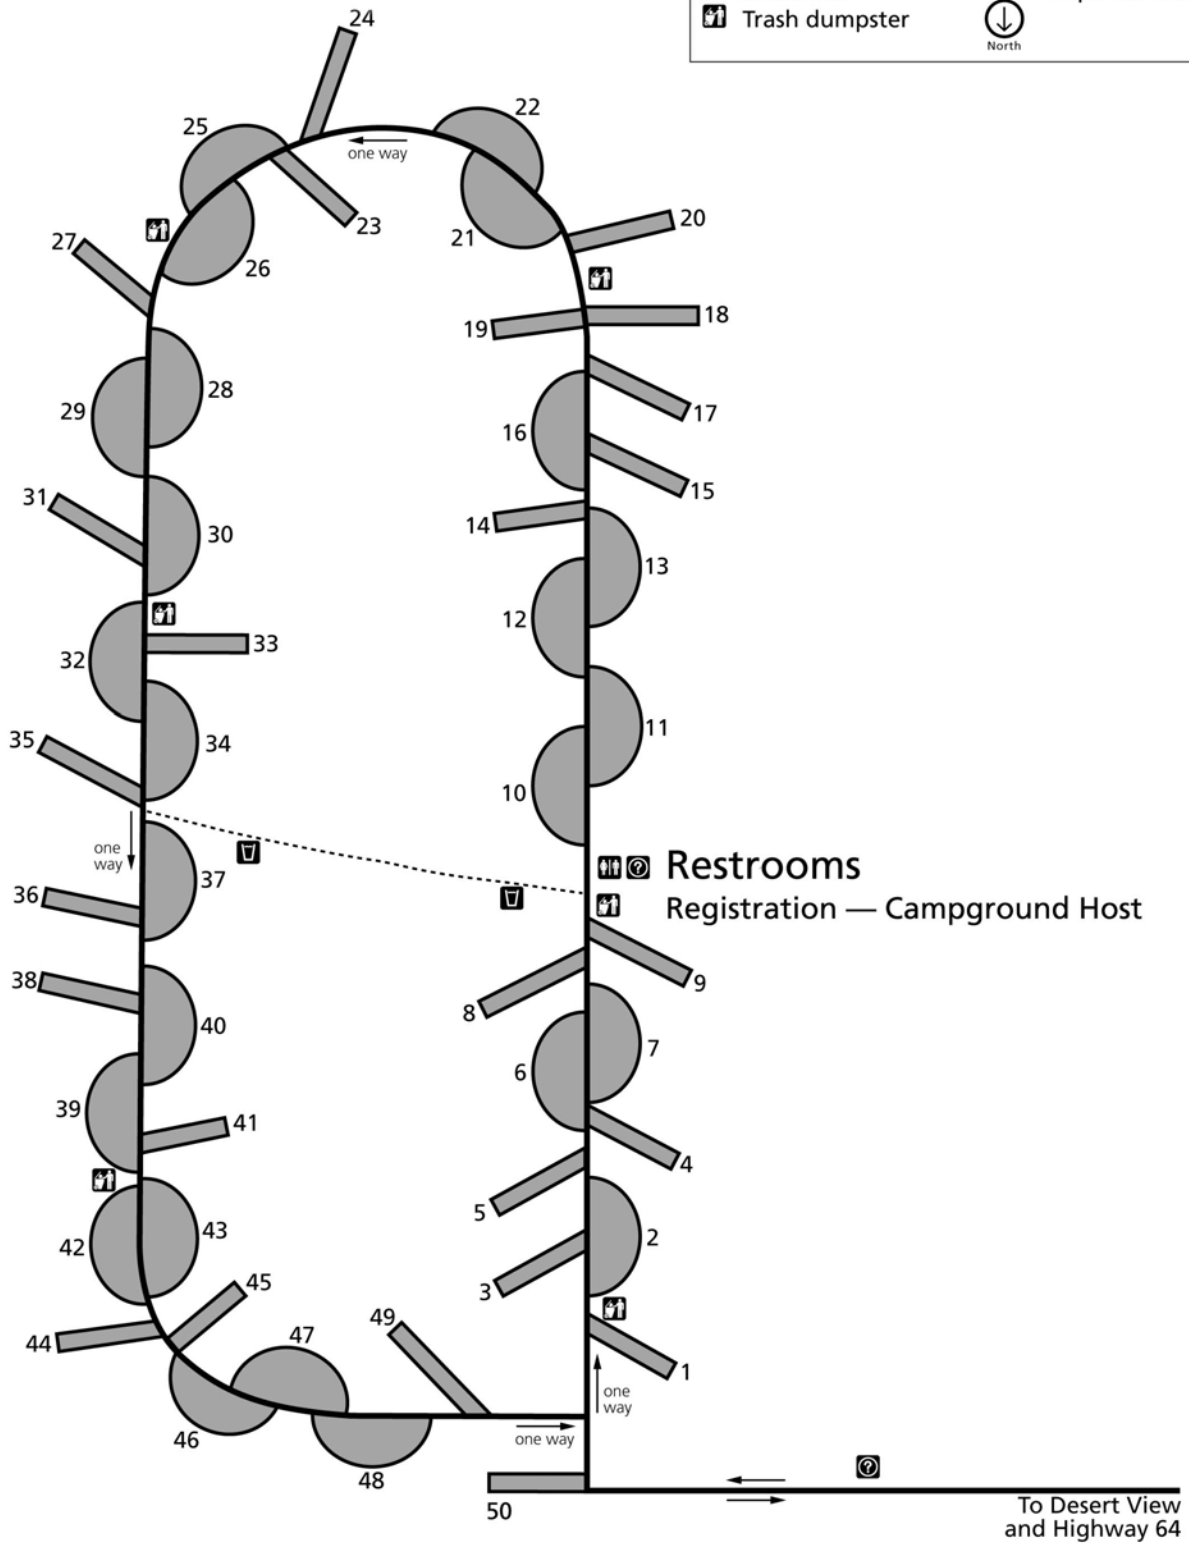

  Restrooms  
 Registration — Campground Host

To Desert View  
and Highway 64