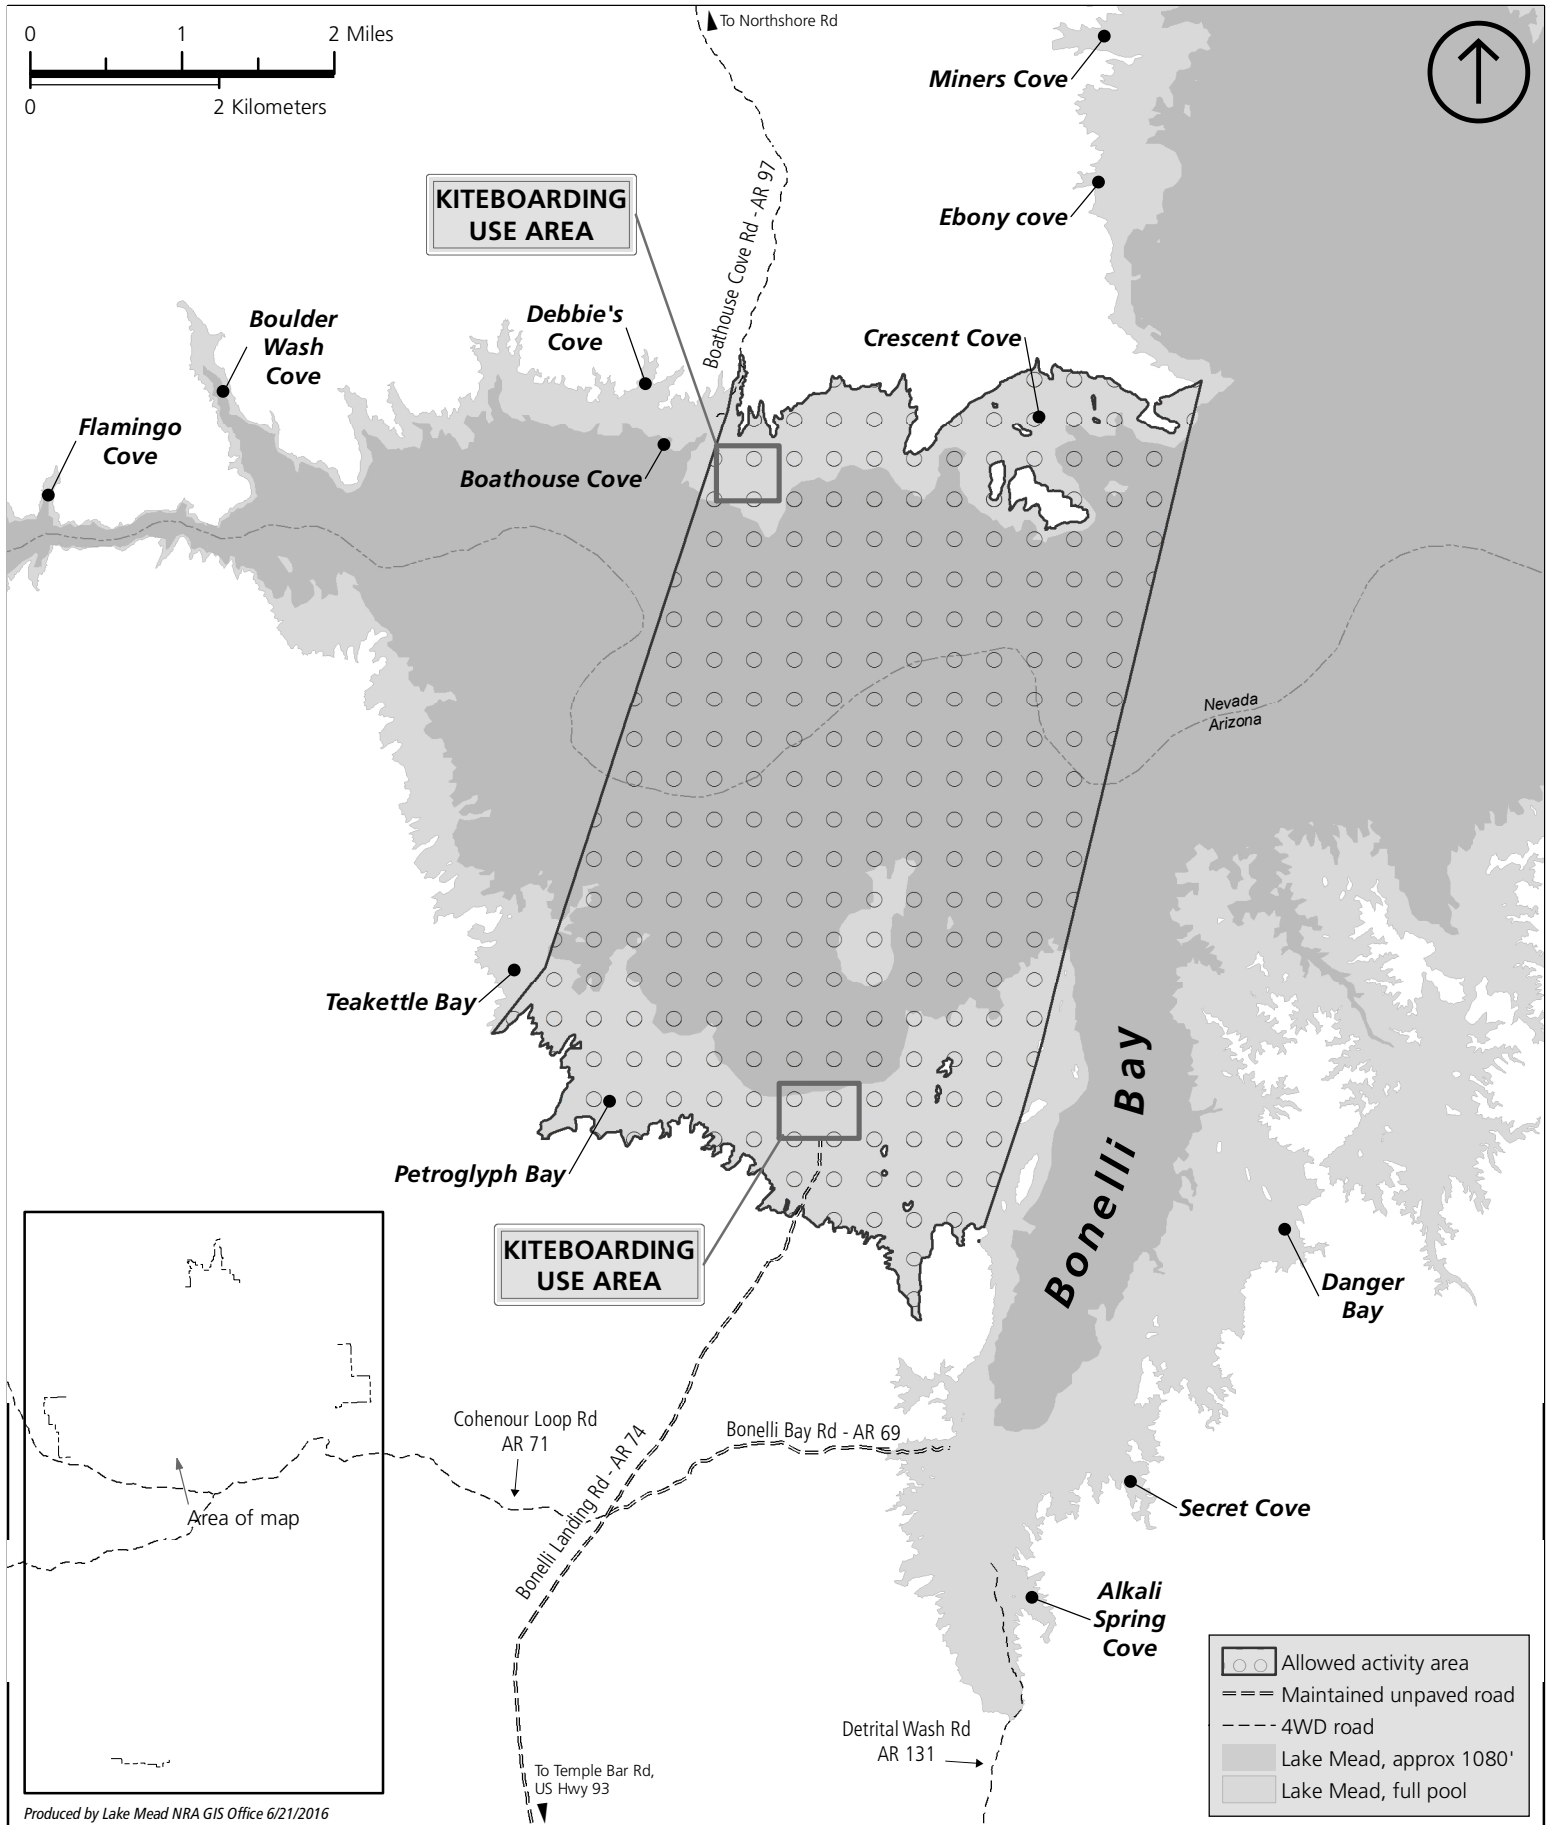

# Kiteboarding, Paragliding, and Parasailing Area

## Virgin Basin, Lake Mead

Lake Mead National Recreation Area  
 Arizona/Nevada  
 National Park Service  
 U.S. Department of the Interior

	Allowed activity area
	Maintained unpaved road
	4WD road
	Lake Mead, approx 1080'
	Lake Mead, full pool